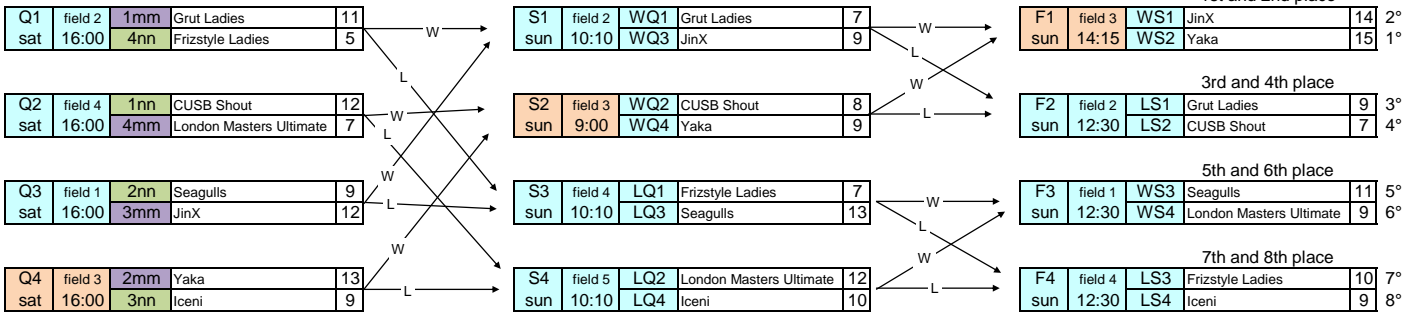

lowerpool pp		pp1	pp2	pp3	pp4	tot	pos
pp1	LCO1 Czech Women		6 - 9 0	11 - 7 1	6 - 11 0	1	3
pp2	LCO2 Fashion	9 - 6 1		12 - 9 1	10 - 8 1	3	1
pp3	4P DiscoBolo	7 - 11 0	9 - 12 0		7 - 6 1	1	4
pp4	4M SCRAM	11 - 6 1	8 - 10 0	6 - 7 0		1	2

day	time	field	T1 - T2	team 1 - team 2	result
sat	9:00	5	oo1 - oo3	LUV - wuf.	15 - 6
sat	9:00	6	oo2 - oo4	DESKEAGH - Austrian National Team	12 - 11
sat	11:20	9	oo1 - oo4	LUV - Austrian National Team	15 - 7
sat	11:20	10	oo2 - oo3	DESKEAGH - wuf.	12 - 10
sat	14:50	5	oo1 - oo2	LUV - DESKEAGH	10 - 8
sat	14:50	10	oo3 - oo4	wuf. - Austrian National Team	6 - 10

day	time	field	T1 - T2	team 1 - team 2	result
sat	9:00	7	pp1 - pp3	Czech Women - DiscoBolo	11 - 7
sat	9:00	8	pp2 - pp4	Fashion - SCRAM	10 - 8
sat	11:20	11	pp1 - pp4	Czech Women - SCRAM	6 - 11
sat	11:20	12A	pp2 - pp3	Fashion - DiscoBolo	12 - 9
sat	14:50	11	pp1 - pp2	Czech Women - Fashion	6 - 9
sat	14:50	12A	pp3 - pp4	DiscoBolo - SCRAM	7 - 6

ladies division | quarters, semis and finals

TT22

places 1 - 8

* livestream

places 9 - 16