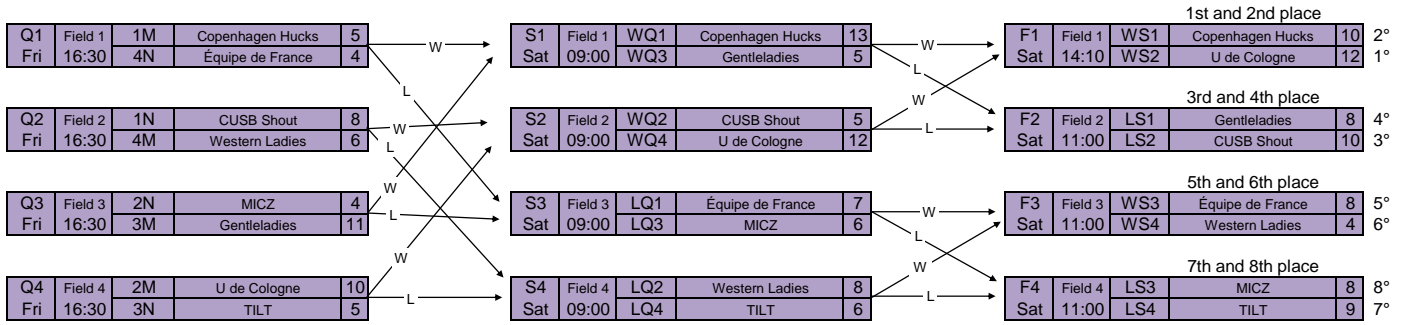

Ladies division : Quarters, Semis and Finals

TT14

Places 1 - 8

Ladies division : round 2 bottom 6

TT14

Group P			o'1	o'2	o'3	o'4	o'5	o'6	Tot	Pos
o'1	5M	Box		8 - 5 | 1	12 - 5 | 1	9 - 5 | 1	5 - 3 | 1	11 - 6 | 1	5	9
o'2	6M	Miss Fair	5 - 8 | 0		8 - 5 | 1	5 - 8 | 0	5 - 7 | 0	11 - 5 | 1	2	12
o'3	7M	Dutch National Ladi	5 - 12 | 0	5 - 8 | 0		4 - 11 | 0	3 - 13 | 0	2 - 10 | 0	0	14
o'4	5N	Golden Girls	5 - 9 | 0	8 - 5 | 1	11 - 4 | 1		8 - 4 | 1	9 - 5 | 1	4	10
o'5	6N	Mantis	3 - 5 | 0	7 - 5 | 1	13 - 3 | 1	4 - 8 | 0		12 - 6 | 1	3	11
o'6	7N	LUV	6 - 11 | 0	5 - 11 | 0	10 - 2 | 1	5 - 9 | 0	6 - 12 | 0		1	13

Day	Time	Field	T1 - T2	Team 1 - Team 2	Result
	Round 1		o'1 - o'2	Box - Miss Fair	8 - 5
	Round 1		o'1 - o'3	Box - Dutch National Ladies	12 - 5
	Round 1		o'2 - o'3	Miss Fair - Dutch National Ladies	8 - 5
	Round 1		o'4 - o'5	Golden Girls - Mantis	8 - 4
	Round 1		o'4 - o'6	Golden Girls - LUV	9 - 5
	Round 1		o'5 - o'6	Mantis - LUV	12 - 6
Fri	16:30	8	o'1 - o'5	Box - Mantis	5 - 3
Fri	16:30	9	o'2 - o'6	Miss Fair - LUV	11 - 5
Fri	16:30	10	o'3 - o'4	Dutch National Ladies - Golden Girls	4 - 11
Sat	09:00	5	o'1 - o'6	Box - LUV	11 - 6
Sat	09:00	6	o'2 - o'4	Miss Fair - Golden Girls	5 - 8
Sat	09:00	7	o'3 - o'5	Dutch National Ladies - Mantis	3 - 13
Sat	11:00	9	o'1 - o'4	Box - Golden Girls	9 - 5
Sat	11:00	10	o'2 - o'5	Miss Fair - Mantis	5 - 7
Sat	11:00	11	o'3 - o'6	Dutch National Ladies - LUV	2 - 10